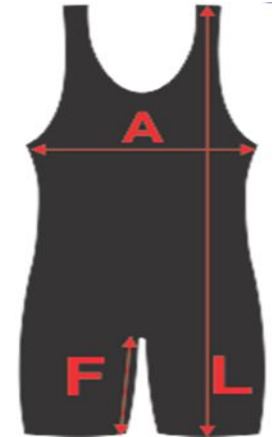

GIA SPORTS NEW WRESTLING UNIFORMS for 2018 - Size Charts in (inches)

WRESTLING SINGLET SIZE CHART Finished Garment Measurements in INCHES

SHIPPING ADDRESS REQUIRED FOR FEDEX DELIVERY

| | |
|----------------|--|
| CONTACT PERSON | |
| TITLE | |
| COMPANY | |
| ADDRESS | |
| PHONES | |

MEN PRO SINGLET

| | | YXS | YS | YM | YL | AXS | AS | AM | AL | AXL | AXXL | AXXXL |
|---------------------------------|----------|-------|-------|-------|-------|--------|---------|---------|---------|-------------|--------------|-------------|
| Weight Wise Detail (Lbs) | | 30-41 | 42-60 | 61-80 | 81-90 | 90-110 | 111-130 | 131-150 | 151-184 | 185-219 | 220-249 | 250-300 |
| Chest (front) | A | 9.25 | 10.25 | 11.25 | 12.25 | 13.00 | 13.75 | 15.00 | 17.00 | 18.50 | 20.00 | 21.50 |
| Inseam (from crotch) | F | 5.50 | 5.75 | 6.00 | 6.25 | 6.50 | 6.75 | 7.00 | 7.25 | 7.50 | 8.00 | 8.00 |
| Body Length | L | 22.25 | 23.75 | 25.00 | 27.00 | 29.25 | 31.00 | 32.00 | 34.75 | 35.25 | 36.85 | 38.00 |
| ORDER QTY | | | | | | | | | | | | |
| | | | | | | | | | | Mens | TOTAL | 0.00 |

WOMEN PRO SINGLET

| | | YXS | W-YS | W-YM | W-YL | W-AXS | W-AS | W-AM | W-AL | W-AXL | W-A2XL | W-A3XL |
|---------------------------------|----------|-------|-------|-------|-------|--------|---------|---------|---------|--------------|--------------|-------------|
| Weight Wise Detail (Lbs) | | 30-41 | 42-60 | 60-75 | 75-90 | 90-109 | 110-129 | 130-150 | 150-175 | 176-200 | 201-215 | 216-230 |
| Chest (front) | A | 9.75 | 10.50 | 11.25 | 12.50 | 12.75 | 13.00 | 14.50 | 16.50 | 17.50 | 19.50 | 20.50 |
| Inseam (from crotch) | F | 5.00 | 5.00 | 5.00 | 5.50 | 8.00 | 8.00 | 8.50 | 8.50 | 9.00 | 9.25 | 9.50 |
| Body Length | L | 22.00 | 23.00 | 24.00 | 26.00 | 29.50 | 31.00 | 32.00 | 33.50 | 35.00 | 36.75 | 38.00 |
| ORDER QTY | | | | | | | | | | | | |
| | | | | | | | | | | Women | TOTAL | 0.00 |